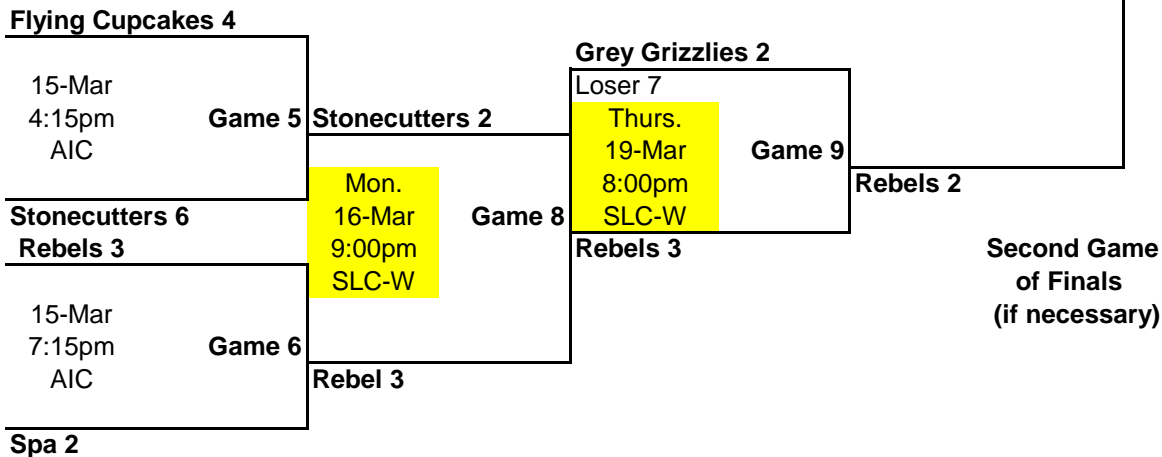

PLAYOFFS ADULT HOCKEY ADAMS DIVISION 1 (2008-2009)

Winner's Bracket

Loser's Bracket

AIC = Acord Ice Center
CIC = County Ice Center
SLC-W = Sports Complex West
SLC-E = Sports Complex East