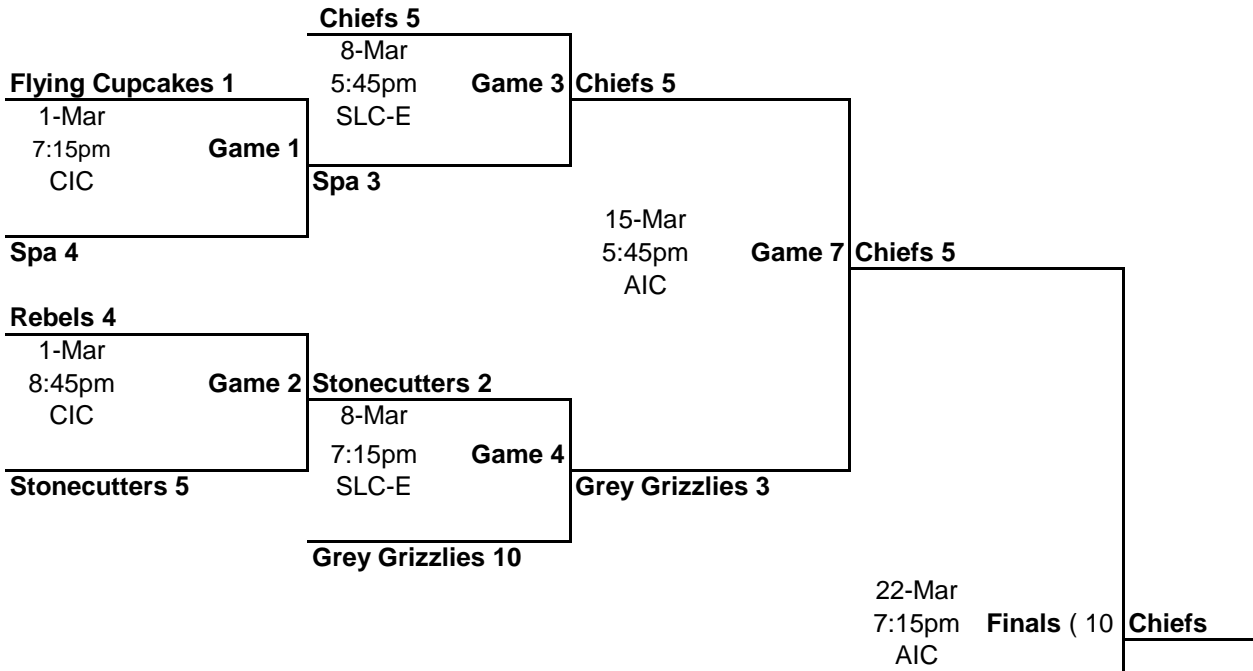

PLAYOFFS ADULT HOCKEY ADAMS DIVISION 1 (2008-2009)

Winner's Bracket

Loser's Bracket

AIC = Acord Ice Center
CIC = County Ice Center
SLC-W = Sports Complex West
SLC-E = Sports Complex East